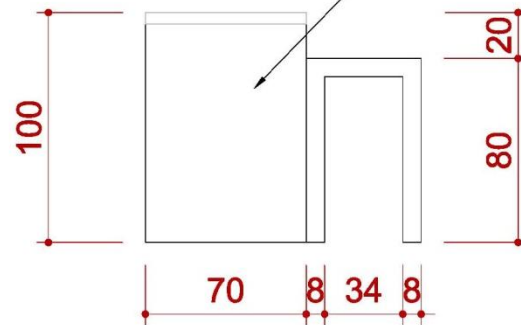

DETAIL B

Info counter

TOP VIEW

FRONT VIEW

SIDE VIEW

施工圖—6米半隔間

6米半隔間

ICON	NAME	ICON	NAME	ICON	NAME	ICON	NAME
	FURNITURE -ROUND SET-S		SHELF-90 (FLAT)		DRINKING MACHINE		DOUBLE DISPLAY STAND
	SHOWCASE(99X49.5) -H200 DOOR DOWN		SHELF (SLOPE) - W:99CM		SHOWCASE - 99X49.5X100CM/H		MAXIMA LIGHT- 8X8 / H 0~600cm
	PEGBOARD - 90X140CM/H		CUPBOARD - 99X49.5X100CM/H		BAR STOOL		COFFEE MACHINE
	PEGBOARD - 90X230CM/H		CUPBOARD - 99X49.5X75CM/H		BOX (49.5X49.5) -H75		CLOTH-RACK

6米半隔間

ICON	NAME	ICON	NAME	ICON	NAME	ICON	NAME
	MAXIMA LIGHT- 8X8 / H 0~400cm		75w SPOTLIGHT		DISTRIBUTOR-BOARD		500w SOCKET
	MAXIMA LIGHT- 8X8 / H 250~400cm		DOWN LIGHT		FL. TUBE		75w SPOTLIGHT (Track light for Tower)
	MAXIMA LIGHT- 8X8 / H 0~250cm						
	LOW WATT HALOGEN						

6米半隔間

6米半隔間

6米半隔間

DETAIL A Light Box

ELEVATION

6米半隔間

DETAIL B

Info counter

TOP VIEW

Wooden

FRONT VIEW

SIDE VIEW

6米半隔間