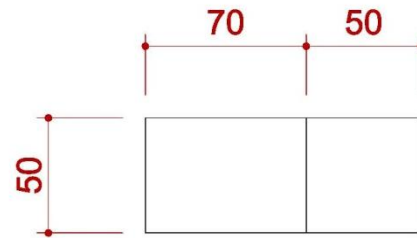

6米滿隔間

ICON	NAME
	MAXIMA LIGHT- 8X8 / H 0~600cm
	MAXIMA LIGHT- 8X8 / H 300~600cm
	MAXIMA LIGHT- 8X8 / H 0 ~300cm
	MAXIMA LIGHT- 8X8 / H 0 ~250cm
	MAXIMA LIGHT- 8X8 / H 0~190cm
	150W ARM SPOTLIGHT

6米滿隔間

ICON	NAME
	MAXIMA LIGHT- 8X8 / H 0~600cm
	MAXIMA LIGHT- 8X8 / H 300~600cm
	MAXIMA LIGHT- 8X8 / H0 ~300cm
	MAXIMA LIGHT- 8X8 / H0 ~250cm
	MAXIMA LIGHT- 8X8 / H 0~190cm
	150W ARM SPOTLIGHT

Fabric with digital printout
Graphic W1498 x H300 cm

Fabric with digital printout
Graphic W218 x H600 cm

3-C-1 ELEVATION

4-C-1 ELEVATION

6米滿隔間

DETAIL A Light Box

ELEVATION

6米滿隔間

DETAIL B

Info counter

TOP VIEW

FRONT VIEW

SIDE VIEW

施工圖—6米半隔間

6米半隔間

ICON	NAME	ICON	NAME	ICON	NAME	ICON	NAME
	FURNITURE -ROUND SET-S		SHELF-90 (FLAT)		DRINKING MACHINE		DOUBLE DISPLAY STAND
	SHOWCASE(99X49.5) -H200 DOOR DOWN		SHELF (SLOPE) - W:99CM		SHOWCASE - 99X49.5X100CM/H		MAXIMA LIGHT- 8X8 / H 0~600cm
	PEGBOARD - 90X140CM/H		CUPBOARD - 99X49.5X100CM/H		BAR STOOL		COFFEE MACHINE
	PEGBOARD - 90X230CM/H		CUPBOARD - 99X49.5X75CM/H		BOX (49.5X49.5) -H75		CLOTH-RACK