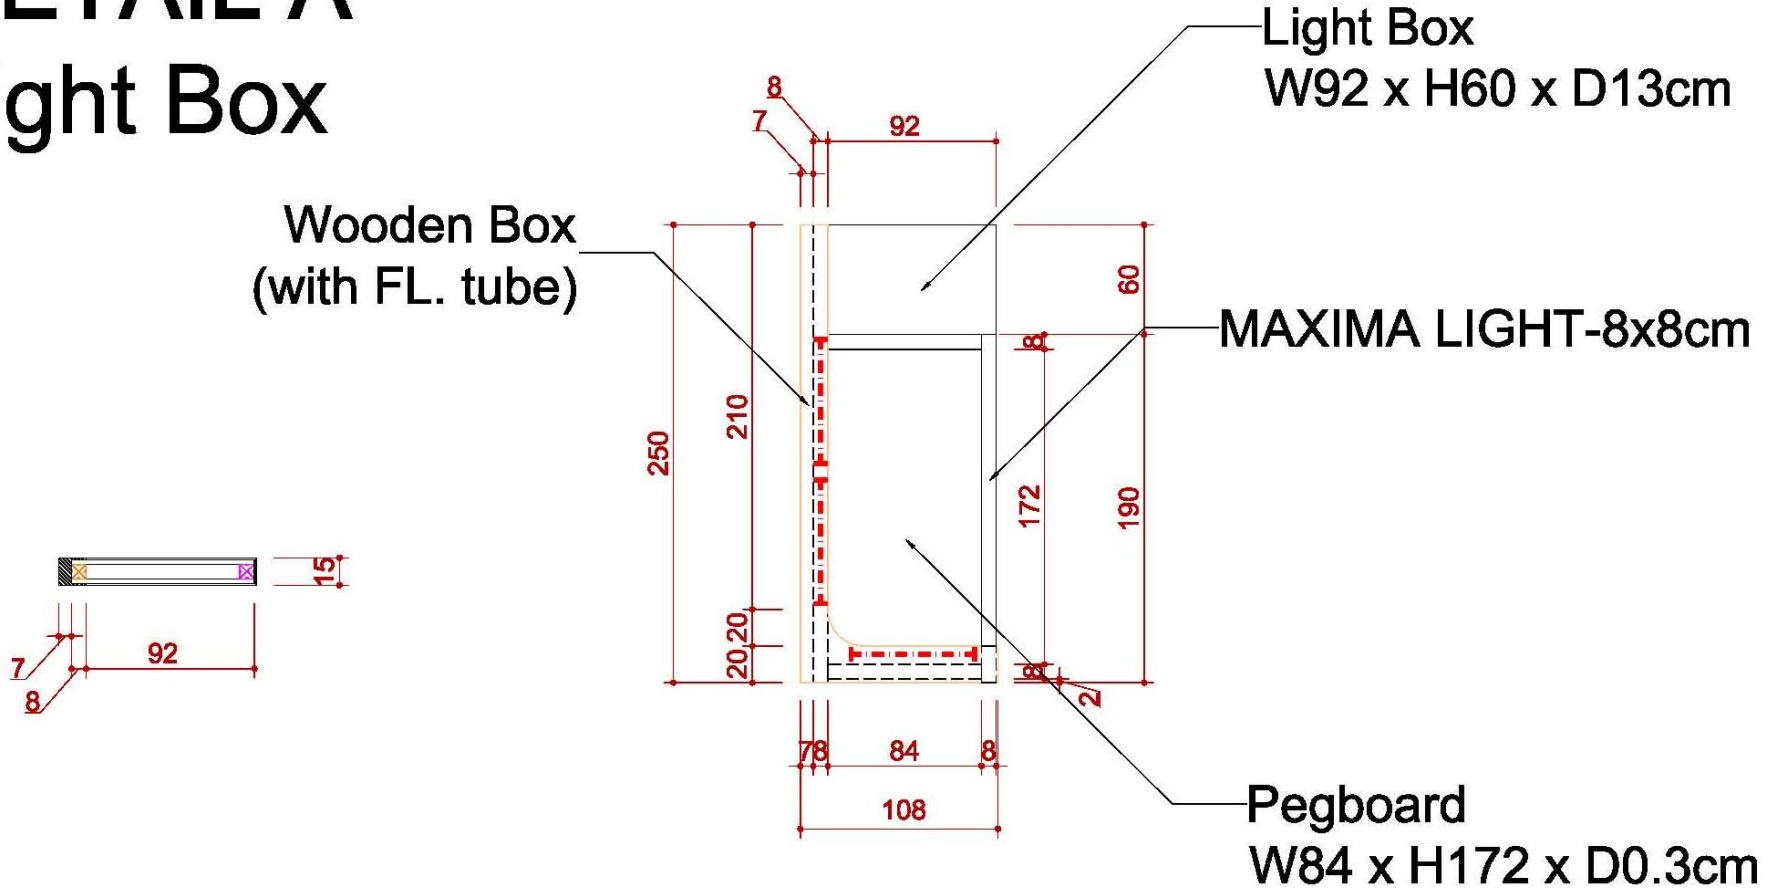

6米滿隔間

ICON	NAME
	MAXIMA LIGHT- 8X8 / H 0~600cm
	MAXIMA LIGHT- 8X8 / H 300~600cm
	MAXIMA LIGHT- 8X8 / H 0 ~300cm
	MAXIMA LIGHT- 8X8 / H 0 ~250cm
	MAXIMA LIGHT- 8X8 / H 0~190cm
	150W ARM SPOTLIGHT

6米滿隔間

ICON	NAME
	MAXIMA LIGHT- 8X8 / H 0~600cm
	MAXIMA LIGHT- 8X8 / H 300~600cm
	MAXIMA LIGHT- 8X8 / H0 ~300cm
	MAXIMA LIGHT- 8X8 / H0 ~250cm
	MAXIMA LIGHT- 8X8 / H 0~190cm
	150W ARM SPOTLIGHT

Fabric with digital printout
Graphic W1498 x H300 cm

Fabric with digital printout
Graphic W218 x H600 cm

3-C-1 ELEVATION

4-C-1 ELEVATION

6米滿隔間

DETAIL A Light Box

ELEVATION

6米滿隔間

DETAIL B

Info counter

TOP VIEW

FRONT VIEW

SIDE VIEW

施工圖—6米半隔間

6米半隔間

ICON	NAME	ICON	NAME	ICON	NAME	ICON	NAME
	FURNITURE -ROUND SET-S		SHELF-90 (FLAT)		DRINKING MACHINE		DOUBLE DISPLAY STAND
	SHOWCASE(99X49.5) -H200 DOOR DOWN		SHELF (SLOPE) - W:99CM		SHOWCASE - 99X49.5X100CM/H		MAXIMA LIGHT- 8X8 / H 0~600cm
	PEGBOARD - 90X140CM/H		CUPBOARD - 99X49.5X100CM/H		BAR STOOL		COFFEE MACHINE
	PEGBOARD - 90X230CM/H		CUPBOARD - 99X49.5X75CM/H		BOX (49.5X49.5) -H75		CLOTH-RACK

6米半隔間

ICON	NAME	ICON	NAME	ICON	NAME	ICON	NAME
	MAXIMA LIGHT- 8X8 / H 0~400cm		75w SPOTLIGHT		DISTRIBUTOR-BOARD		500w SOCKET
	MAXIMA LIGHT- 8X8 / H 250~400cm		DOWN LIGHT		FL. TUBE		75w SPOTLIGHT (Track light for Tower)
	MAXIMA LIGHT- 8X8 / H 0~250cm						
	LOW WATT HALOGEN						