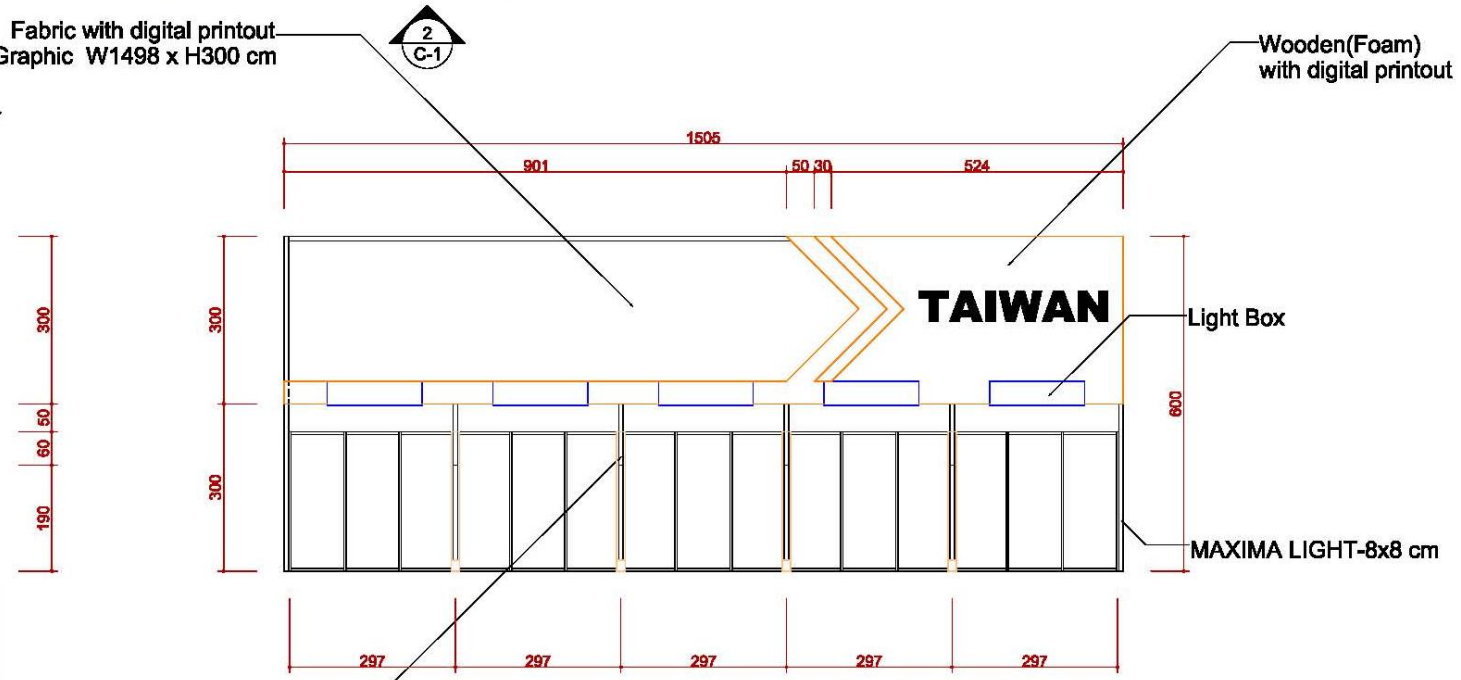

SIDE VIEW

4米半隔間

Fabric with digital printout
Graphic W218 x H400 cm

施工圖—6米滿隔間

6米滿隔間

ICON	NAME	ICON	NAME	ICON	NAME	ICON	NAME
	FURNITURE -ROUND SET-S		SHELF-90 (FLAT)		DRINKING MACHINE		DOUBLE DISPLAY STAND
	SHOWCASE(99X49.5) -H200 DOOR DOWN		SHELF (SLOPE) - W:99CM		SHOWCASE - 99X49.5X100CM/H		MAXIMA LIGHT- 8X8 / H 0~600cm
	PEGBOARD - 90X140CM/H		CUPBOARD - 99X49.5X100CM/H		BAR STOOL		COFFEE MACHINE
	PEGBOARD - 90X230CM/H		CUPBOARD - 99X49.5X75CM/H		BOX (49.5X49.5) -H75		CLOTH-RACK

6米滿隔間

ICON	NAME
	MAXIMA LIGHT- 8X8 / H 0~600cm
	MAXIMA LIGHT- 8X8 / H 300~600cm
	MAXIMA LIGHT- 8X8 / H 0 ~300cm
	MAXIMA LIGHT- 8X8 / H 0 ~250cm
	MAXIMA LIGHT- 8X8 / H 0~190cm
	150W ARM SPOTLIGHT

6米滿隔間

ICON	NAME
	MAXIMA LIGHT- 8X8 / H 0~600cm
	MAXIMA LIGHT- 8X8 / H 300~600cm
	MAXIMA LIGHT- 8X8 / H0 ~300cm
	MAXIMA LIGHT- 8X8 / H0 ~250cm
	MAXIMA LIGHT- 8X8 / H 0~190cm
	150W ARM SPOTLIGHT

Fabric with digital printout
Graphic W1498 x H300 cm

Fabric with digital printout
Graphic W218 x H600 cm

3-C-1 ELEVATION

4-C-1 ELEVATION

6米滿隔間

DETAIL A Light Box

ELEVATION

6米滿隔間

DETAIL B

Info counter

TOP VIEW

FRONT VIEW

SIDE VIEW

施工圖—6米半隔間

6米半隔間

ICON	NAME	ICON	NAME	ICON	NAME	ICON	NAME
	FURNITURE -ROUND SET-S		SHELF-90 (FLAT)		DRINKING MACHINE		DOUBLE DISPLAY STAND
	SHOWCASE(99X49.5) -H200 DOOR DOWN		SHELF (SLOPE) - W:99CM		SHOWCASE - 99X49.5X100CM/H		MAXIMA LIGHT- 8X8 / H 0~600cm
	PEGBOARD - 90X140CM/H		CUPBOARD - 99X49.5X100CM/H		BAR STOOL		COFFEE MACHINE
	PEGBOARD - 90X230CM/H		CUPBOARD - 99X49.5X75CM/H		BOX (49.5X49.5) -H75		CLOTH-RACK