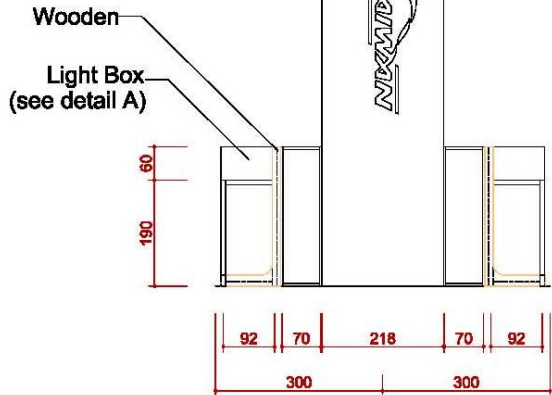

SIDE VIEW

4米半隔間

Fabric with digital printout
Graphic W218 x H400 cm

施工圖—6米滿隔間

6米滿隔間

ICON	NAME	ICON	NAME	ICON	NAME	ICON	NAME
	FURNITURE -ROUND SET-S		SHELF-90 (FLAT)		DRINKING MACHINE		DOUBLE DISPLAY STAND
	SHOWCASE(99X49.5) -H200 DOOR DOWN		SHELF (SLOPE) - W:99CM		SHOWCASE - 99X49.5X100CM/H		MAXIMA LIGHT- 8X8 / H 0~600cm
	PEGBOARD - 90X140CM/H		CUPBOARD - 99X49.5X100CM/H		BAR STOOL		COFFEE MACHINE
	PEGBOARD - 90X230CM/H		CUPBOARD - 99X49.5X75CM/H		BOX (49.5X49.5) -H75		CLOTH-RACK

6米滿隔間

ICON	NAME
	MAXIMA LIGHT- 8X8 / H 0~600cm
	MAXIMA LIGHT- 8X8 / H 300~600cm
	MAXIMA LIGHT- 8X8 / H 0 ~300cm
	MAXIMA LIGHT- 8X8 / H 0 ~250cm
	MAXIMA LIGHT- 8X8 / H 0~190cm
	150W ARM SPOTLIGHT

6米滿隔間

ICON	NAME
	MAXIMA LIGHT- 8X8 / H 0~600cm
	MAXIMA LIGHT- 8X8 / H 300~600cm
	MAXIMA LIGHT- 8X8 / H0 ~300cm
	MAXIMA LIGHT- 8X8 / H0 ~250cm
	MAXIMA LIGHT- 8X8 / H 0~190cm
	150W ARM SPOTLIGHT

Fabric with digital printout
Graphic W1498 x H300 cm

Fabric with digital printout
Graphic W218 x H600 cm

3-C-1 ELEVATION

4-C-1 ELEVATION

6米滿隔間

DETAIL A Light Box

ELEVATION

6米滿隔間

DETAIL B

Info counter

TOP VIEW

FRONT VIEW

SIDE VIEW

施工圖—6米半隔間

6米半隔間

ICON	NAME	ICON	NAME	ICON	NAME	ICON	NAME
	FURNITURE -ROUND SET-S		SHELF-90 (FLAT)		DRINKING MACHINE		DOUBLE DISPLAY STAND
	SHOWCASE(99X49.5) -H200 DOOR DOWN		SHELF (SLOPE) - W:99CM		SHOWCASE - 99X49.5X100CM/H		MAXIMA LIGHT- 8X8 / H 0~600cm
	PEGBOARD - 90X140CM/H		CUPBOARD - 99X49.5X100CM/H		BAR STOOL		COFFEE MACHINE
	PEGBOARD - 90X230CM/H		CUPBOARD - 99X49.5X75CM/H		BOX (49.5X49.5) -H75		CLOTH-RACK