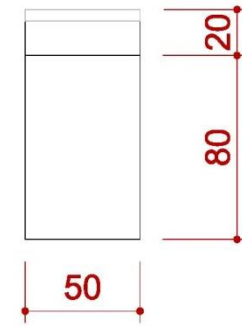

6米滿隔間

ICON	NAME
	MAXIMA LIGHT- 8X8 / H 0~600cm
	MAXIMA LIGHT- 8X8 / H 300~600cm
	MAXIMA LIGHT- 8X8 / H 0 ~300cm
	MAXIMA LIGHT- 8X8 / H 0 ~250cm
	MAXIMA LIGHT- 8X8 / H 0~190cm
	150W ARM SPOTLIGHT

6米滿隔間

ICON	NAME
	MAXIMA LIGHT- 8X8 / H 0~600cm
	MAXIMA LIGHT- 8X8 / H 300~600cm
	MAXIMA LIGHT- 8X8 / H0 ~300cm
	MAXIMA LIGHT- 8X8 / H0 ~250cm
	MAXIMA LIGHT- 8X8 / H 0~190cm
	150W ARM SPOTLIGHT

Fabric with digital printout
Graphic W1498 x H300 cm

Fabric with digital printout
Graphic W218 x H600 cm

3-C-1 ELEVATION

4-C-1 ELEVATION

6米滿隔間

DETAIL A Light Box

ELEVATION

6米滿隔間

DETAIL B

Info counter

TOP VIEW

FRONT VIEW

SIDE VIEW

施工圖—6米半隔間

6米半隔間

ICON	NAME	ICON	NAME	ICON	NAME	ICON	NAME
	FURNITURE -ROUND SET-S		SHELF-90 (FLAT)		DRINKING MACHINE		DOUBLE DISPLAY STAND
	SHOWCASE(99X49.5) -H200 DOOR DOWN		SHELF (SLOPE) - W:99CM		SHOWCASE - 99X49.5X100CM/H		MAXIMA LIGHT- 8X8 / H 0~600cm
	PEGBOARD - 90X140CM/H		CUPBOARD - 99X49.5X100CM/H		BAR STOOL		COFFEE MACHINE
	PEGBOARD - 90X230CM/H		CUPBOARD - 99X49.5X75CM/H		BOX (49.5X49.5) -H75		CLOTH-RACK

6米半隔間

ICON	NAME	ICON	NAME	ICON	NAME	ICON	NAME
	MAXIMA LIGHT- 8X8 / H 0~400cm		75w SPOTLIGHT		DISTRIBUTOR-BOARD		500w SOCKET
	MAXIMA LIGHT- 8X8 / H 250~400cm		DOWN LIGHT		FL. TUBE		75w SPOTLIGHT (Track light for Tower)
	MAXIMA LIGHT- 8X8 / H 0~250cm						
	LOW WATT HALOGEN						