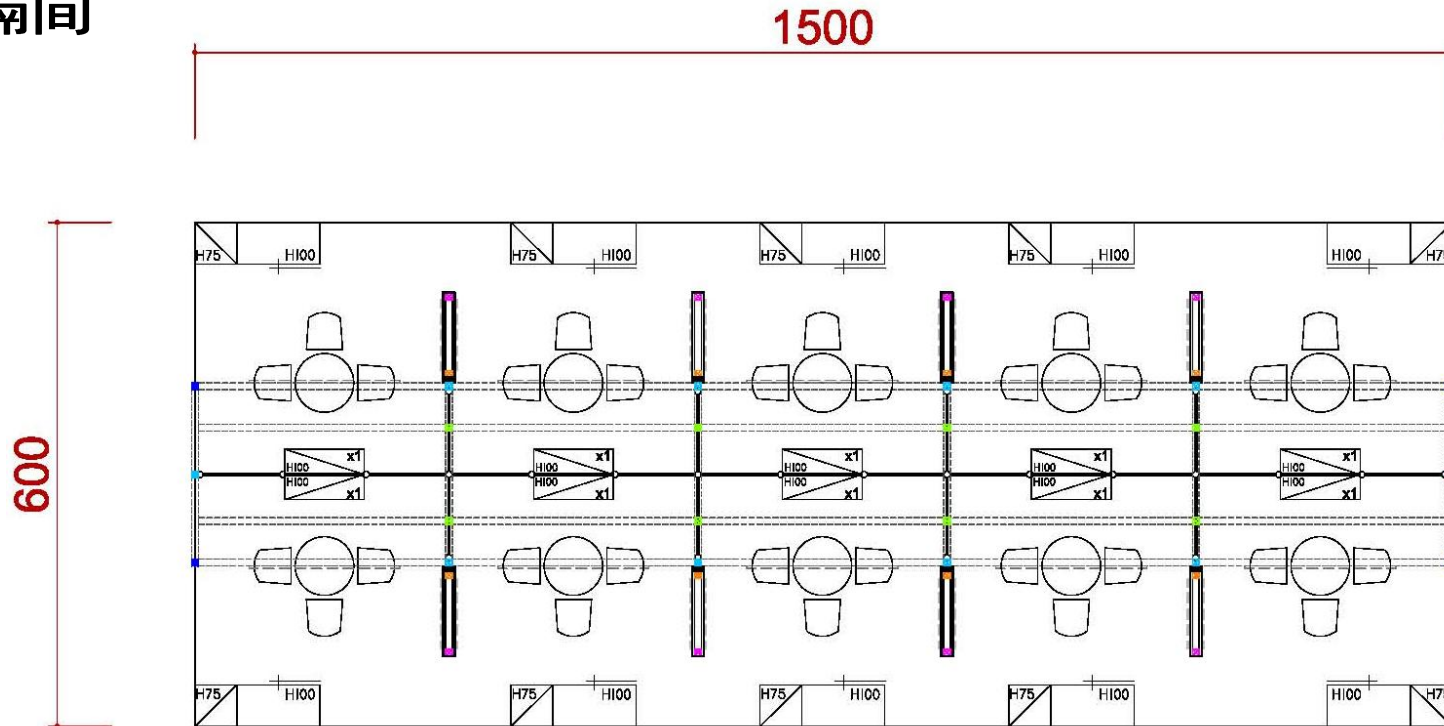

6米滿隔間

ICON	NAME
	MAXIMA LIGHT- 8X8 / H 0~600cm
	MAXIMA LIGHT- 8X8 / H 300~600cm
	MAXIMA LIGHT- 8X8 / H 0 ~300cm
	MAXIMA LIGHT- 8X8 / H 0 ~250cm
	MAXIMA LIGHT- 8X8 / H 0~190cm
	150W ARM SPOTLIGHT

6米滿隔間

ICON	NAME
	MAXIMA LIGHT- 8X8 / H 0~600cm
	MAXIMA LIGHT- 8X8 / H 300~600cm
	MAXIMA LIGHT- 8X8 / H0 ~300cm
	MAXIMA LIGHT- 8X8 / H0 ~250cm
	MAXIMA LIGHT- 8X8 / H 0~190cm
	150W ARM SPOTLIGHT

DETAIL B

Info counter

TOP VIEW

FRONT VIEW

SIDE VIEW

施工圖—6米半隔間

6米半隔間

ICON	NAME	ICON	NAME	ICON	NAME	ICON	NAME
	FURNITURE -ROUND SET-S		SHELF-90 (FLAT)		DRINKING MACHINE		DOUBLE DISPLAY STAND
	SHOWCASE(99X49.5) -H200 DOOR DOWN		SHELF (SLOPE) - W:99CM		SHOWCASE - 99X49.5X100CM/H		MAXIMA LIGHT- 8X8 / H 0~600cm
	PEGBOARD - 90X140CM/H		CUPBOARD - 99X49.5X100CM/H		BAR STOOL		COFFEE MACHINE
	PEGBOARD - 90X230CM/H		CUPBOARD - 99X49.5X75CM/H		BOX (49.5X49.5) -H75		CLOTH-RACK

6米半隔間

ICON	NAME	ICON	NAME	ICON	NAME	ICON	NAME
	MAXIMA LIGHT- 8X8 / H 0~400cm		75w SPOTLIGHT		DISTRIBUTOR-BOARD		500w SOCKET
	MAXIMA LIGHT- 8X8 / H 250~400cm		DOWN LIGHT		FL. TUBE		75w SPOTLIGHT (Track light for Tower)
	MAXIMA LIGHT- 8X8 / H 0~250cm						
	LOW WATT HALOGEN						