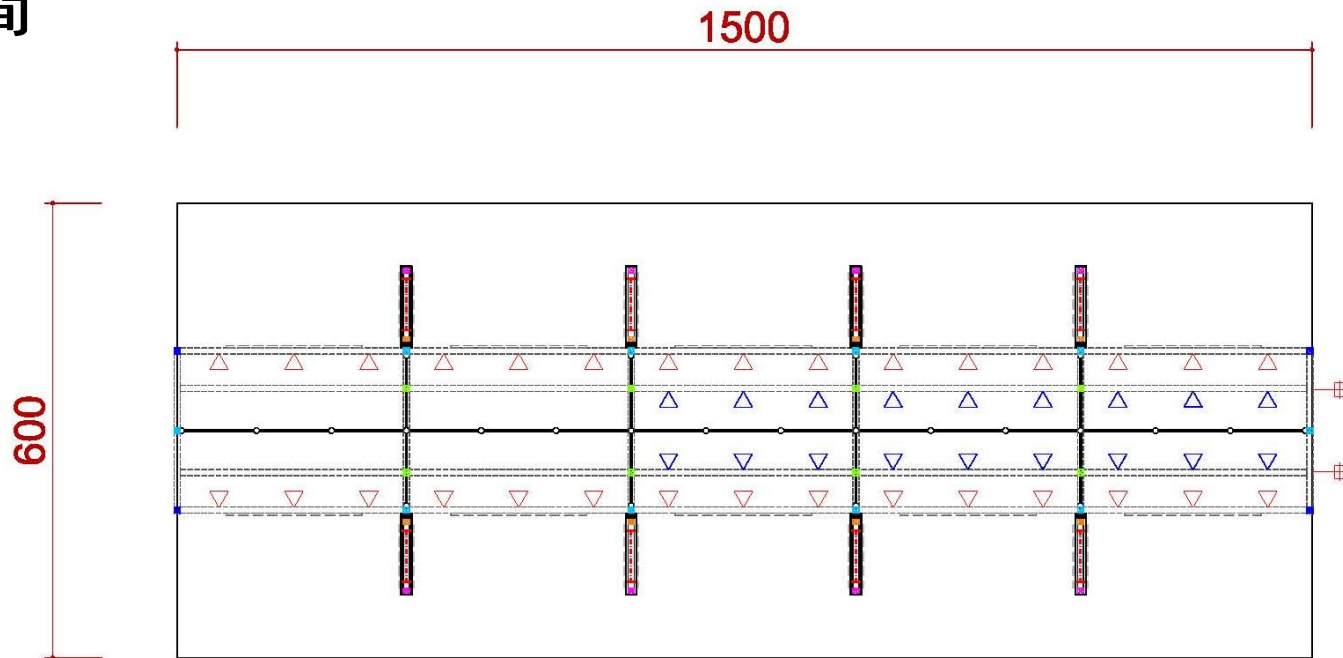

4米半隔間

ICON	NAME	ICON	NAME	ICON	NAME	ICON	NAME
	MAXIMA LIGHT- 8X8 / H 0~400cm		75w SPOTLIGHT		DISTRIBUTOR-BOARD		500w SOCKET
	MAXIMA LIGHT- 8X8 / H 250~400cm		DOWN LIGHT		FL. TUBE		75w SPOTLIGHT (Track light for Tower)
	MAXIMA LIGHT- 8X8 / H0 ~250cm						
	LOW WATT HALOGEN