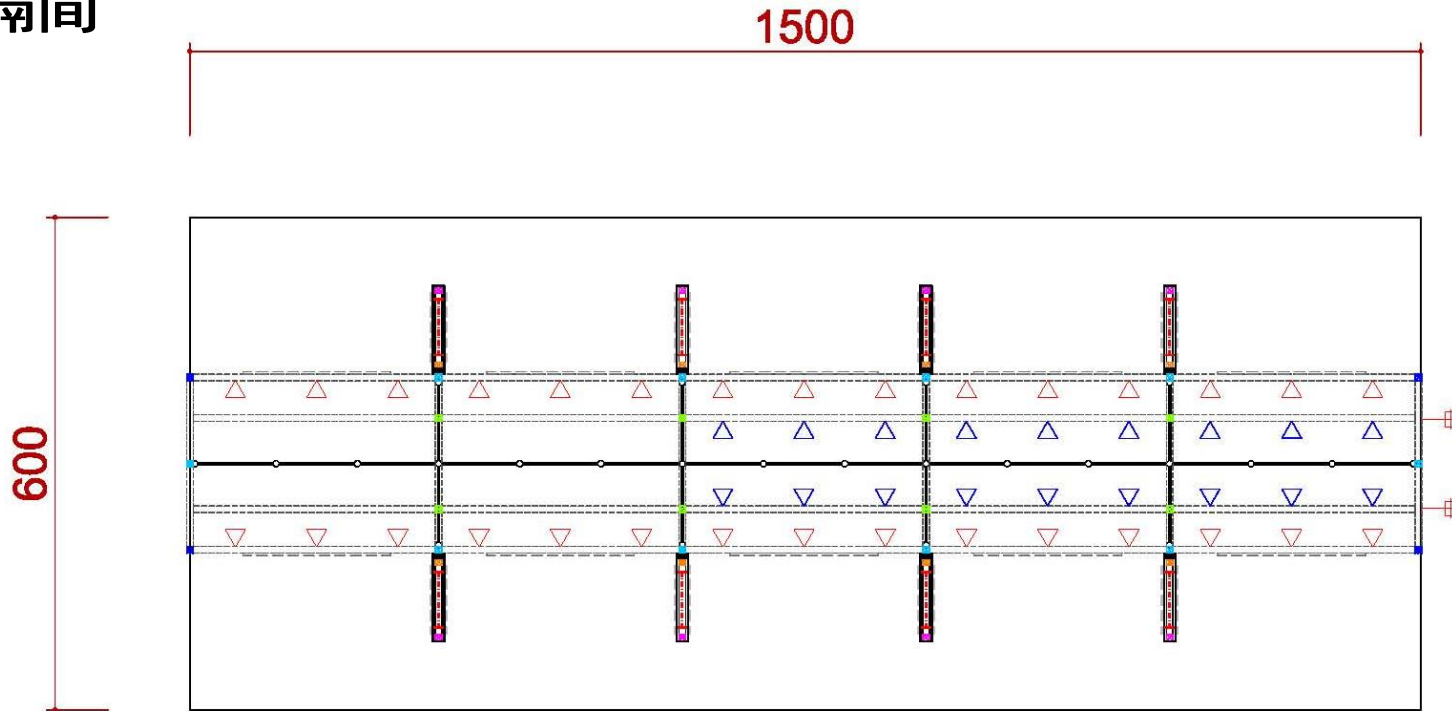

DETAIL B

Info counter

TOP VIEW

FRONT VIEW

SIDE VIEW

施工圖—6米半隔間

6米半隔間

ICON	NAME	ICON	NAME	ICON	NAME	ICON	NAME
	FURNITURE -ROUND SET-S		SHELF-90 (FLAT)		DRINKING MACHINE		DOUBLE DISPLAY STAND
	SHOWCASE(99X49.5) -H200 DOOR DOWN		SHELF (SLOPE) - W:99CM		SHOWCASE - 99X49.5X100CM/H		MAXIMA LIGHT- 8X8 / H 0~600cm
	PEGBOARD - 90X140CM/H		CUPBOARD - 99X49.5X100CM/H		BAR STOOL		COFFEE MACHINE
	PEGBOARD - 90X230CM/H		CUPBOARD - 99X49.5X75CM/H		BOX (49.5X49.5) -H75		CLOTH-RACK

6米半隔間

ICON	NAME	ICON	NAME	ICON	NAME	ICON	NAME
	MAXIMA LIGHT- 8X8 / H 0~400cm		75w SPOTLIGHT		DISTRIBUTOR-BOARD		500w SOCKET
	MAXIMA LIGHT- 8X8 / H 250~400cm		DOWN LIGHT		FL. TUBE		75w SPOTLIGHT (Track light for Tower)
	MAXIMA LIGHT- 8X8 / H 0~250cm						
	LOW WATT HALOGEN						