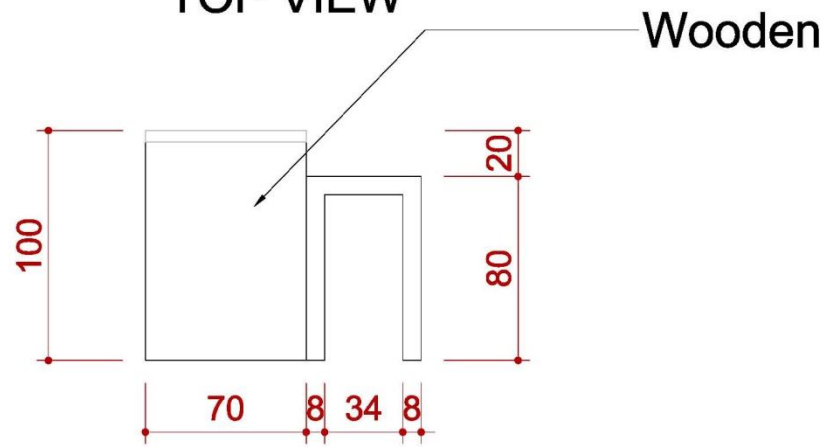

6米滿隔間

ICON	NAME
	MAXIMA LIGHT- 8X8 / H 0~600cm
	MAXIMA LIGHT- 8X8 / H 300~600cm
	MAXIMA LIGHT- 8X8 / H 0 ~300cm
	MAXIMA LIGHT- 8X8 / H 0 ~250cm
	MAXIMA LIGHT- 8X8 / H 0~190cm
	150W ARM SPOTLIGHT

6米滿隔間

ICON	NAME
	MAXIMA LIGHT- 8X8 / H 0~600cm
	MAXIMA LIGHT- 8X8 / H 300~600cm
	MAXIMA LIGHT- 8X8 / H0 ~300cm
	MAXIMA LIGHT- 8X8 / H0 ~250cm
	MAXIMA LIGHT- 8X8 / H 0~190cm
	150W ARM SPOTLIGHT

Fabric with digital printout
Graphic W1498 x H300 cm

Fabric with digital printout
Graphic W218 x H600 cm

3-C-1 ELEVATION

4-C-1 ELEVATION

6米滿隔間

DETAIL A Light Box

ELEVATION

6米滿隔間

DETAIL B

Info counter

TOP VIEW

FRONT VIEW

SIDE VIEW

施工圖—6米半隔間

6米半隔間

ICON	NAME	ICON	NAME	ICON	NAME	ICON	NAME
	FURNITURE -ROUND SET-S		SHELF-90 (FLAT)		DRINKING MACHINE		DOUBLE DISPLAY STAND
	SHOWCASE(99X49.5) -H200 DOOR DOWN		SHELF (SLOPE) - W:99CM		SHOWCASE - 99X49.5X100CM/H		MAXIMA LIGHT- 8X8 / H 0~600cm
	PEGBOARD - 90X140CM/H		CUPBOARD - 99X49.5X100CM/H		BAR STOOL		COFFEE MACHINE
	PEGBOARD - 90X230CM/H		CUPBOARD - 99X49.5X75CM/H		BOX (49.5X49.5) -H75		CLOTH-RACK