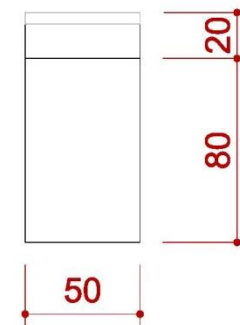

6米半隔間

DETAIL B

Info counter

TOP VIEW

Wooden

SIDE VIEW