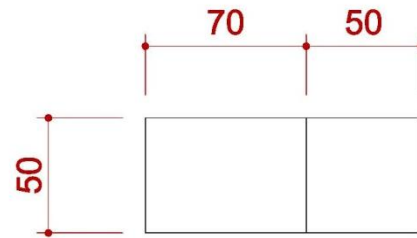

6米半隔間

ICON	NAME	ICON	NAME	ICON	NAME	ICON	NAME
	MAXIMA LIGHT- 8X8 / H 0~400cm		75w SPOTLIGHT		DISTRIBUTOR-BOARD		500w SOCKET
	MAXIMA LIGHT- 8X8 / H 250~400cm		DOWN LIGHT		FL. TUBE		75w SPOTLIGHT (Track light for Tower)
	MAXIMA LIGHT- 8X8 / H 0~250cm						
	LOW WATT HALOGEN						

6米半隔間

6米半隔間

6米半隔間

DETAIL A Light Box

ELEVATION

6米半隔間

DETAIL B

Info counter

TOP VIEW

Wooden

FRONT VIEW

SIDE VIEW

6米半隔間