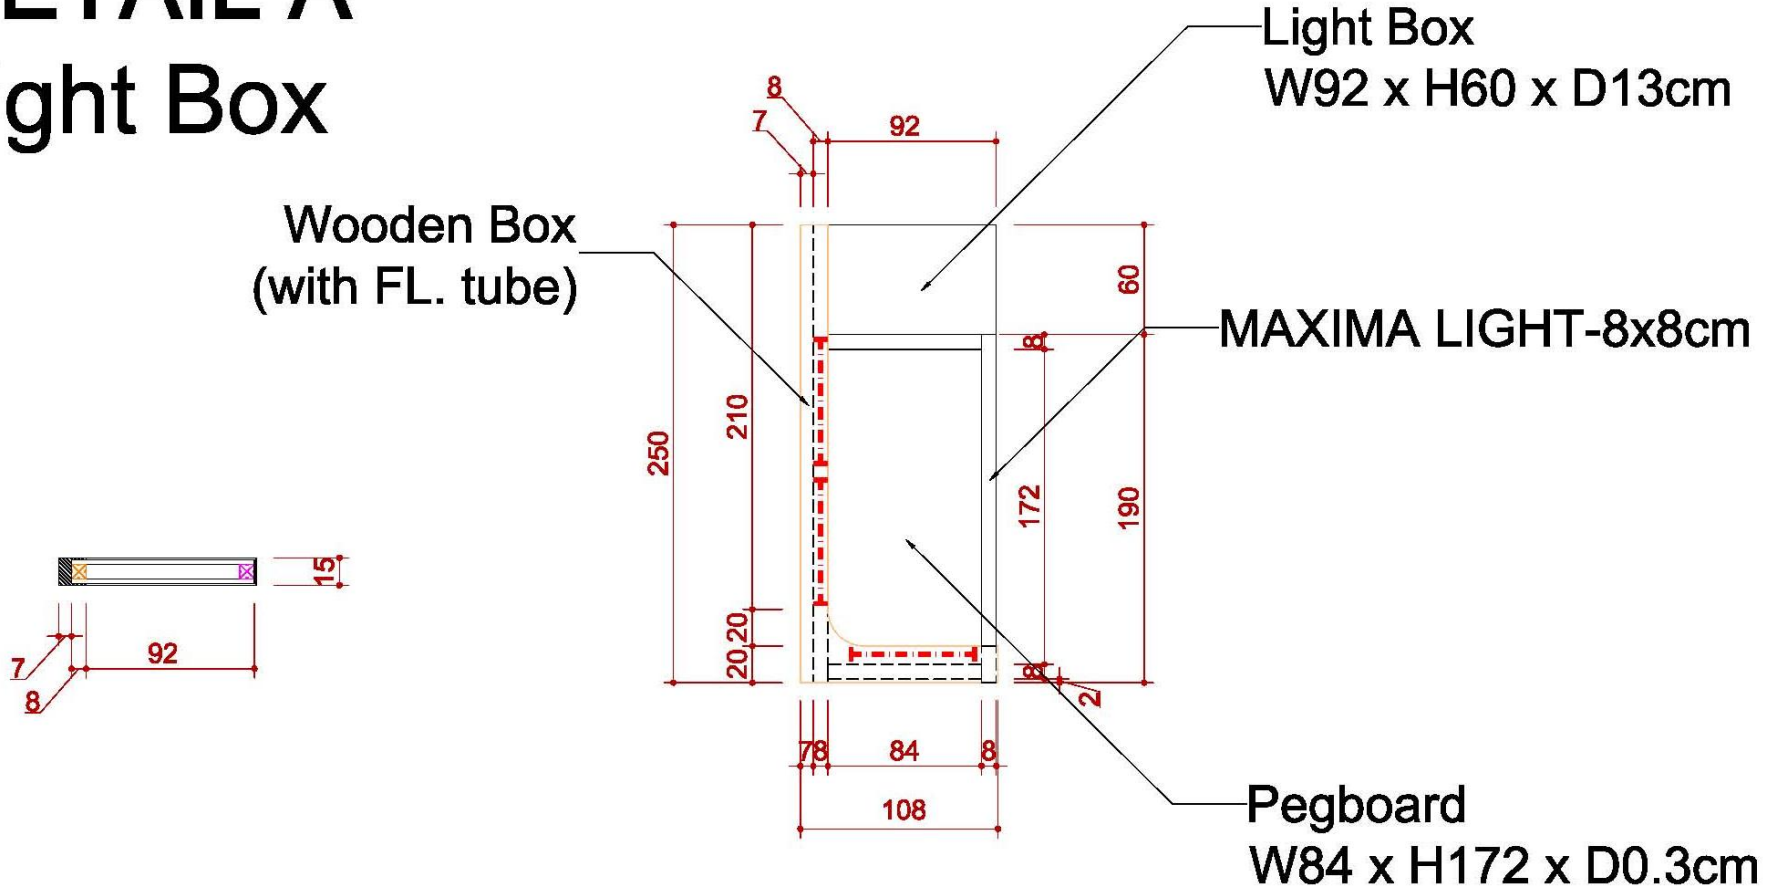

DETAIL B

Info counter

TOP VIEW

FRONT VIEW

SIDE VIEW

施工圖—6米半隔間

6米半隔間

ICON	NAME	ICON	NAME	ICON	NAME	ICON	NAME
	FURNITURE -ROUND SET-S		SHELF-90 (FLAT)		DRINKING MACHINE		DOUBLE DISPLAY STAND
	SHOWCASE(99X49.5) -H200 DOOR DOWN		SHELF (SLOPE) - W:99CM		SHOWCASE - 99X49.5X100CM/H		MAXIMA LIGHT- 8X8 / H 0~600cm
	PEGBOARD - 90X140CM/H		CUPBOARD - 99X49.5X100CM/H		BAR STOOL		COFFEE MACHINE
	PEGBOARD - 90X230CM/H		CUPBOARD - 99X49.5X75CM/H		BOX (49.5X49.5) -H75		CLOTH-RACK

6米半隔間

ICON	NAME	ICON	NAME	ICON	NAME	ICON	NAME
	MAXIMA LIGHT- 8X8 / H 0~400cm		75w SPOTLIGHT		DISTRIBUTOR-BOARD		500w SOCKET
	MAXIMA LIGHT- 8X8 / H 250~400cm		DOWN LIGHT		FL. TUBE		75w SPOTLIGHT (Track light for Tower)
	MAXIMA LIGHT- 8X8 / H 0~250cm						
	LOW WATT HALOGEN						

6米半隔間

6米半隔間

6米半隔間

DETAIL A Light Box

ELEVATION

6米半隔間

DETAIL B

Info counter

TOP VIEW

Wooden

FRONT VIEW

SIDE VIEW

6米半隔間