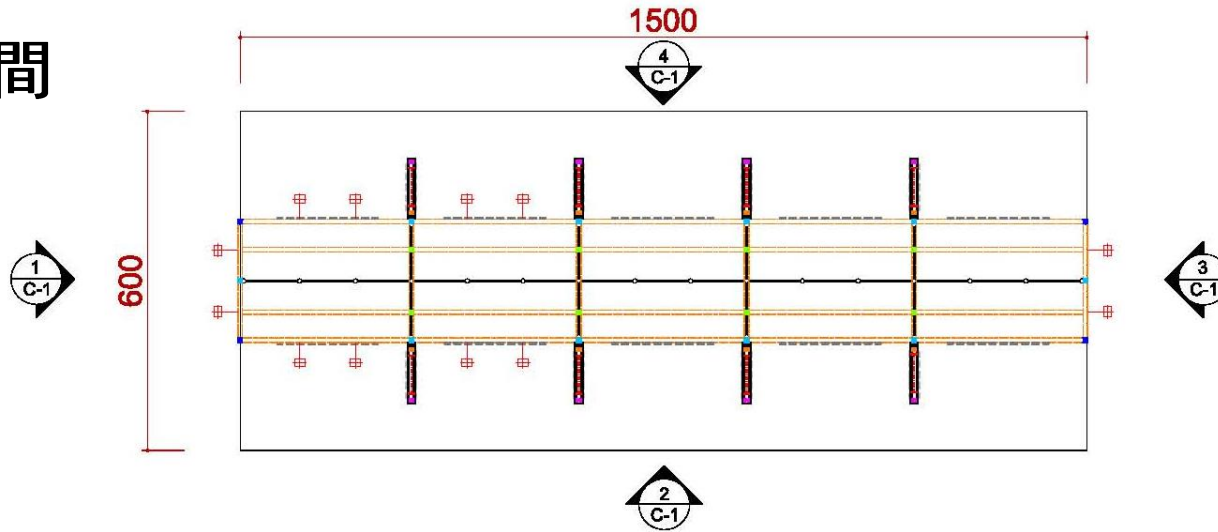

4米半隔間

ICON	NAME
	MAXIMA LIGHT- 8X8 / H 0~600cm
	MAXIMA LIGHT- 8X8 / H 300~600cm
	MAXIMA LIGHT- 8X8 / H 0 ~300cm
	MAXIMA LIGHT- 8X8 / H 0 ~250cm
	MAXIMA LIGHT- 8X8 / H 0~190cm
	150W ARM SPOTLIGHT