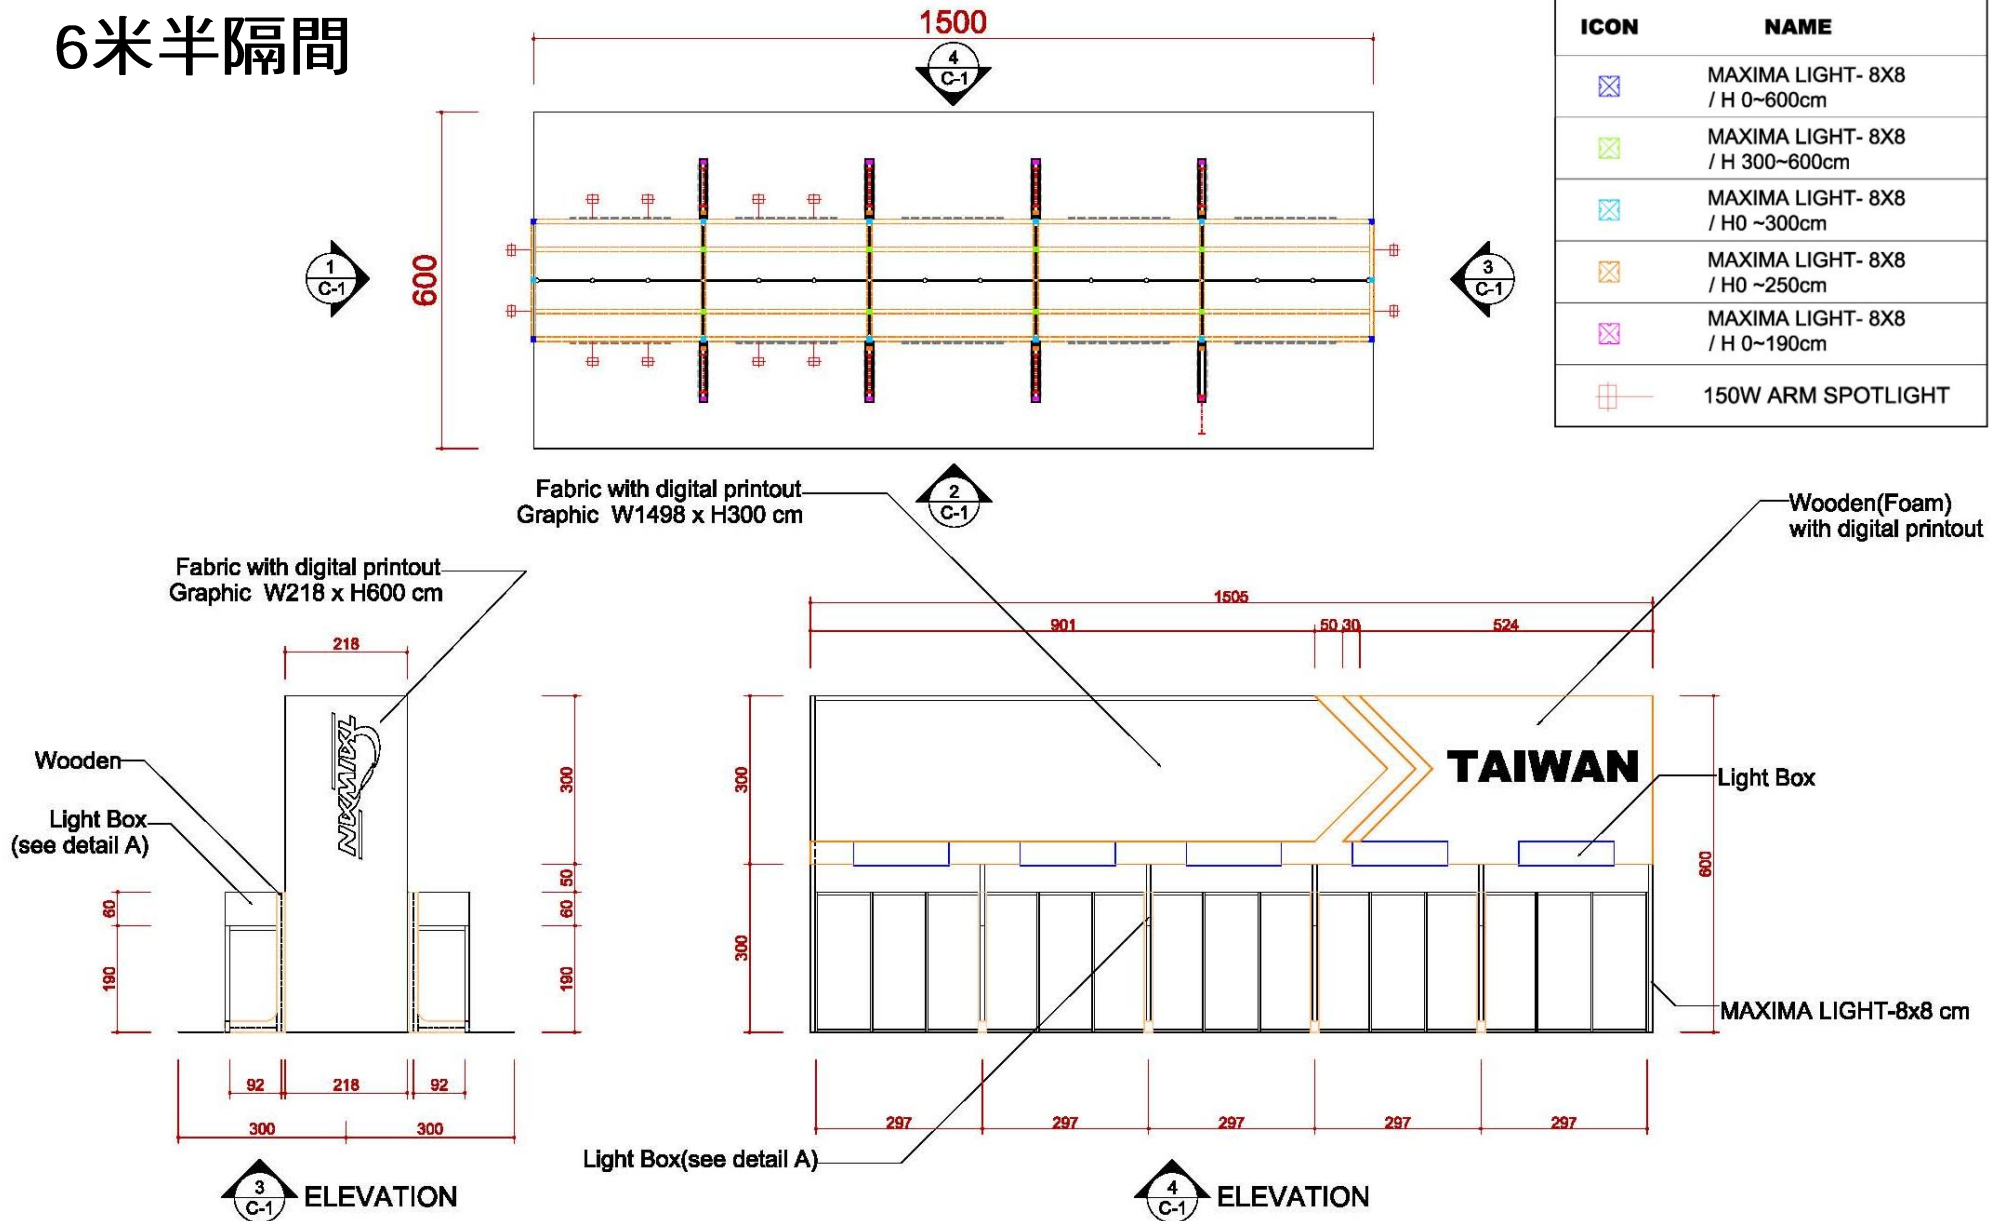

DETAIL B

Info counter

TOP VIEW

FRONT VIEW

SIDE VIEW

施工圖—6米半隔間

6米半隔間

ICON	NAME	ICON	NAME	ICON	NAME	ICON	NAME
	FURNITURE -ROUND SET-S		SHELF-90 (FLAT)		DRINKING MACHINE		DOUBLE DISPLAY STAND
	SHOWCASE(99X49.5) -H200 DOOR DOWN		SHELF (SLOPE) - W:99CM		SHOWCASE - 99X49.5X100CM/H		MAXIMA LIGHT- 8X8 / H 0~600cm
	PEGBOARD - 90X140CM/H		CUPBOARD - 99X49.5X100CM/H		BAR STOOL		COFFEE MACHINE
	PEGBOARD - 90X230CM/H		CUPBOARD - 99X49.5X75CM/H		BOX (49.5X49.5) -H75		CLOTH-RACK

6米半隔間

ICON	NAME	ICON	NAME	ICON	NAME	ICON	NAME
	MAXIMA LIGHT- 8X8 / H 0~400cm		75w SPOTLIGHT		DISTRIBUTOR-BOARD		500w SOCKET
	MAXIMA LIGHT- 8X8 / H 250~400cm		DOWN LIGHT		FL. TUBE		75w SPOTLIGHT (Track light for Tower)
	MAXIMA LIGHT- 8X8 / H 0~250cm						
	LOW WATT HALOGEN						

6米半隔間

6米半隔間

6米半隔間

DETAIL A Light Box

ELEVATION

6米半隔間

DETAIL B

Info counter

TOP VIEW

Wooden

FRONT VIEW

SIDE VIEW

6米半隔間